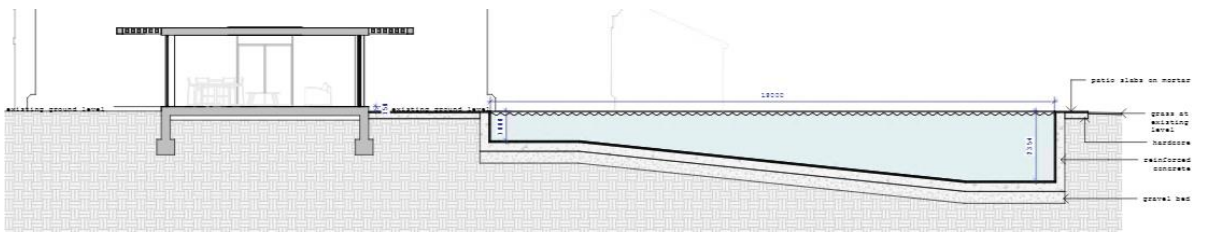

22/0944/FFU – Valley End Farm, Brick Hill, Chobham, GU24 8TF

Location Plan

Block Plan

Existing Floorplan

Proposed Floorplan

Existing Front Elevation

Proposed Side Elevation

Proposed Front Elevation

Proposed Rear Elevation

Pool Details

Photos

Front:

Rear:

Side: